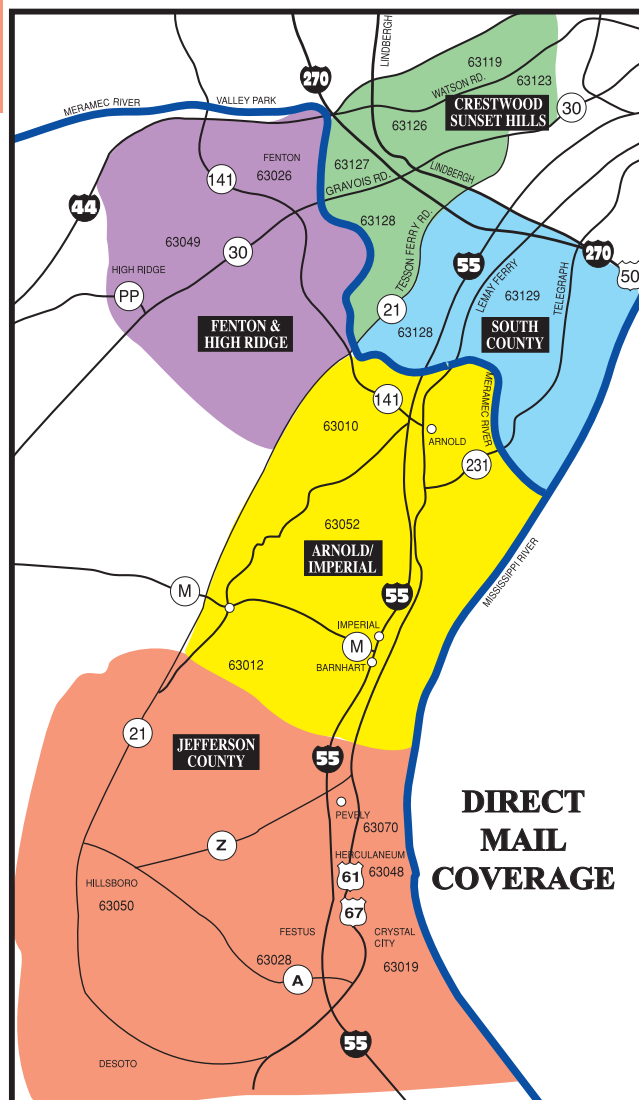

Around MAGAZINE

2010 ADVERTISER INFORMATION

Fenton &
High Ridge

Arnold/
Imperial

Crestwood/
Sunset Hills

South
County

Jefferson
County

Direct Mail:

Over **20,000** Residences

Plus **1,000** Businesses*

Each Zone

*Business mailings vary by zone-average 1,000.

Ad Rates Per Issue • Per Zone

**First
Time
Advertiser
Special!
Pay Next
Lower
Price**

1/6 Page \$320

1/4 Page \$415

1/3 Page \$500

1/2 Page \$670

Full Page \$1,185

Front Cover \$1,500

Includes 1/4 page ad inside magazine

**10%
Multi
Zone
Discount!
2 or more
Zones**

**DIRECT
MAIL
COVERAGE**